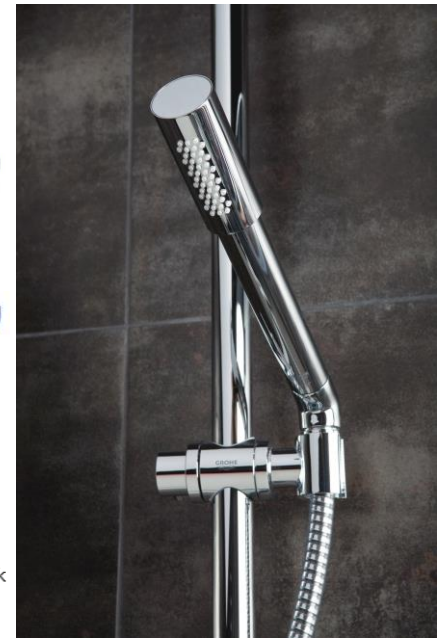

GROHE EcoJoy with water-saving function for reduced consumption
GROHE EcoJoy reduces water consumption by up to 50% without compromising on performance. Whenever you turn on your tap, you will enjoy a full jet of water while saving money nonetheless.

GROHE DreamSpray for luxurious showering
The GROHE DreamSpray technology turns your daily shower into a luxuriously relaxing experience. The advanced engineering of the shower head ensures a balanced flow of water from all nozzles, whatever spray pattern you choose.

Easy to clean thanks to the GROHE StarLight chrome coating
Just wipe the tap down with a dry cloth – the ultra smooth surface finish is scratch resistant and ensures a lasting luminous sheen. You'll save plenty of time cleaning while your tap always looks shiny and new.

SpeedClean: easy cleaning thanks to silicone nozzle
Indeed, the name says it all: with the SpeedClean technology, you'll have limescale removed from the spout in the blink of an eye thanks to a nozzle made of silicone. A quick wipe with your fingers is all it takes to remove any limescale deposits, saving you a lot of time and effort!

Note:

* All information of the above is for the reference only. No prior notice is made if any changes.